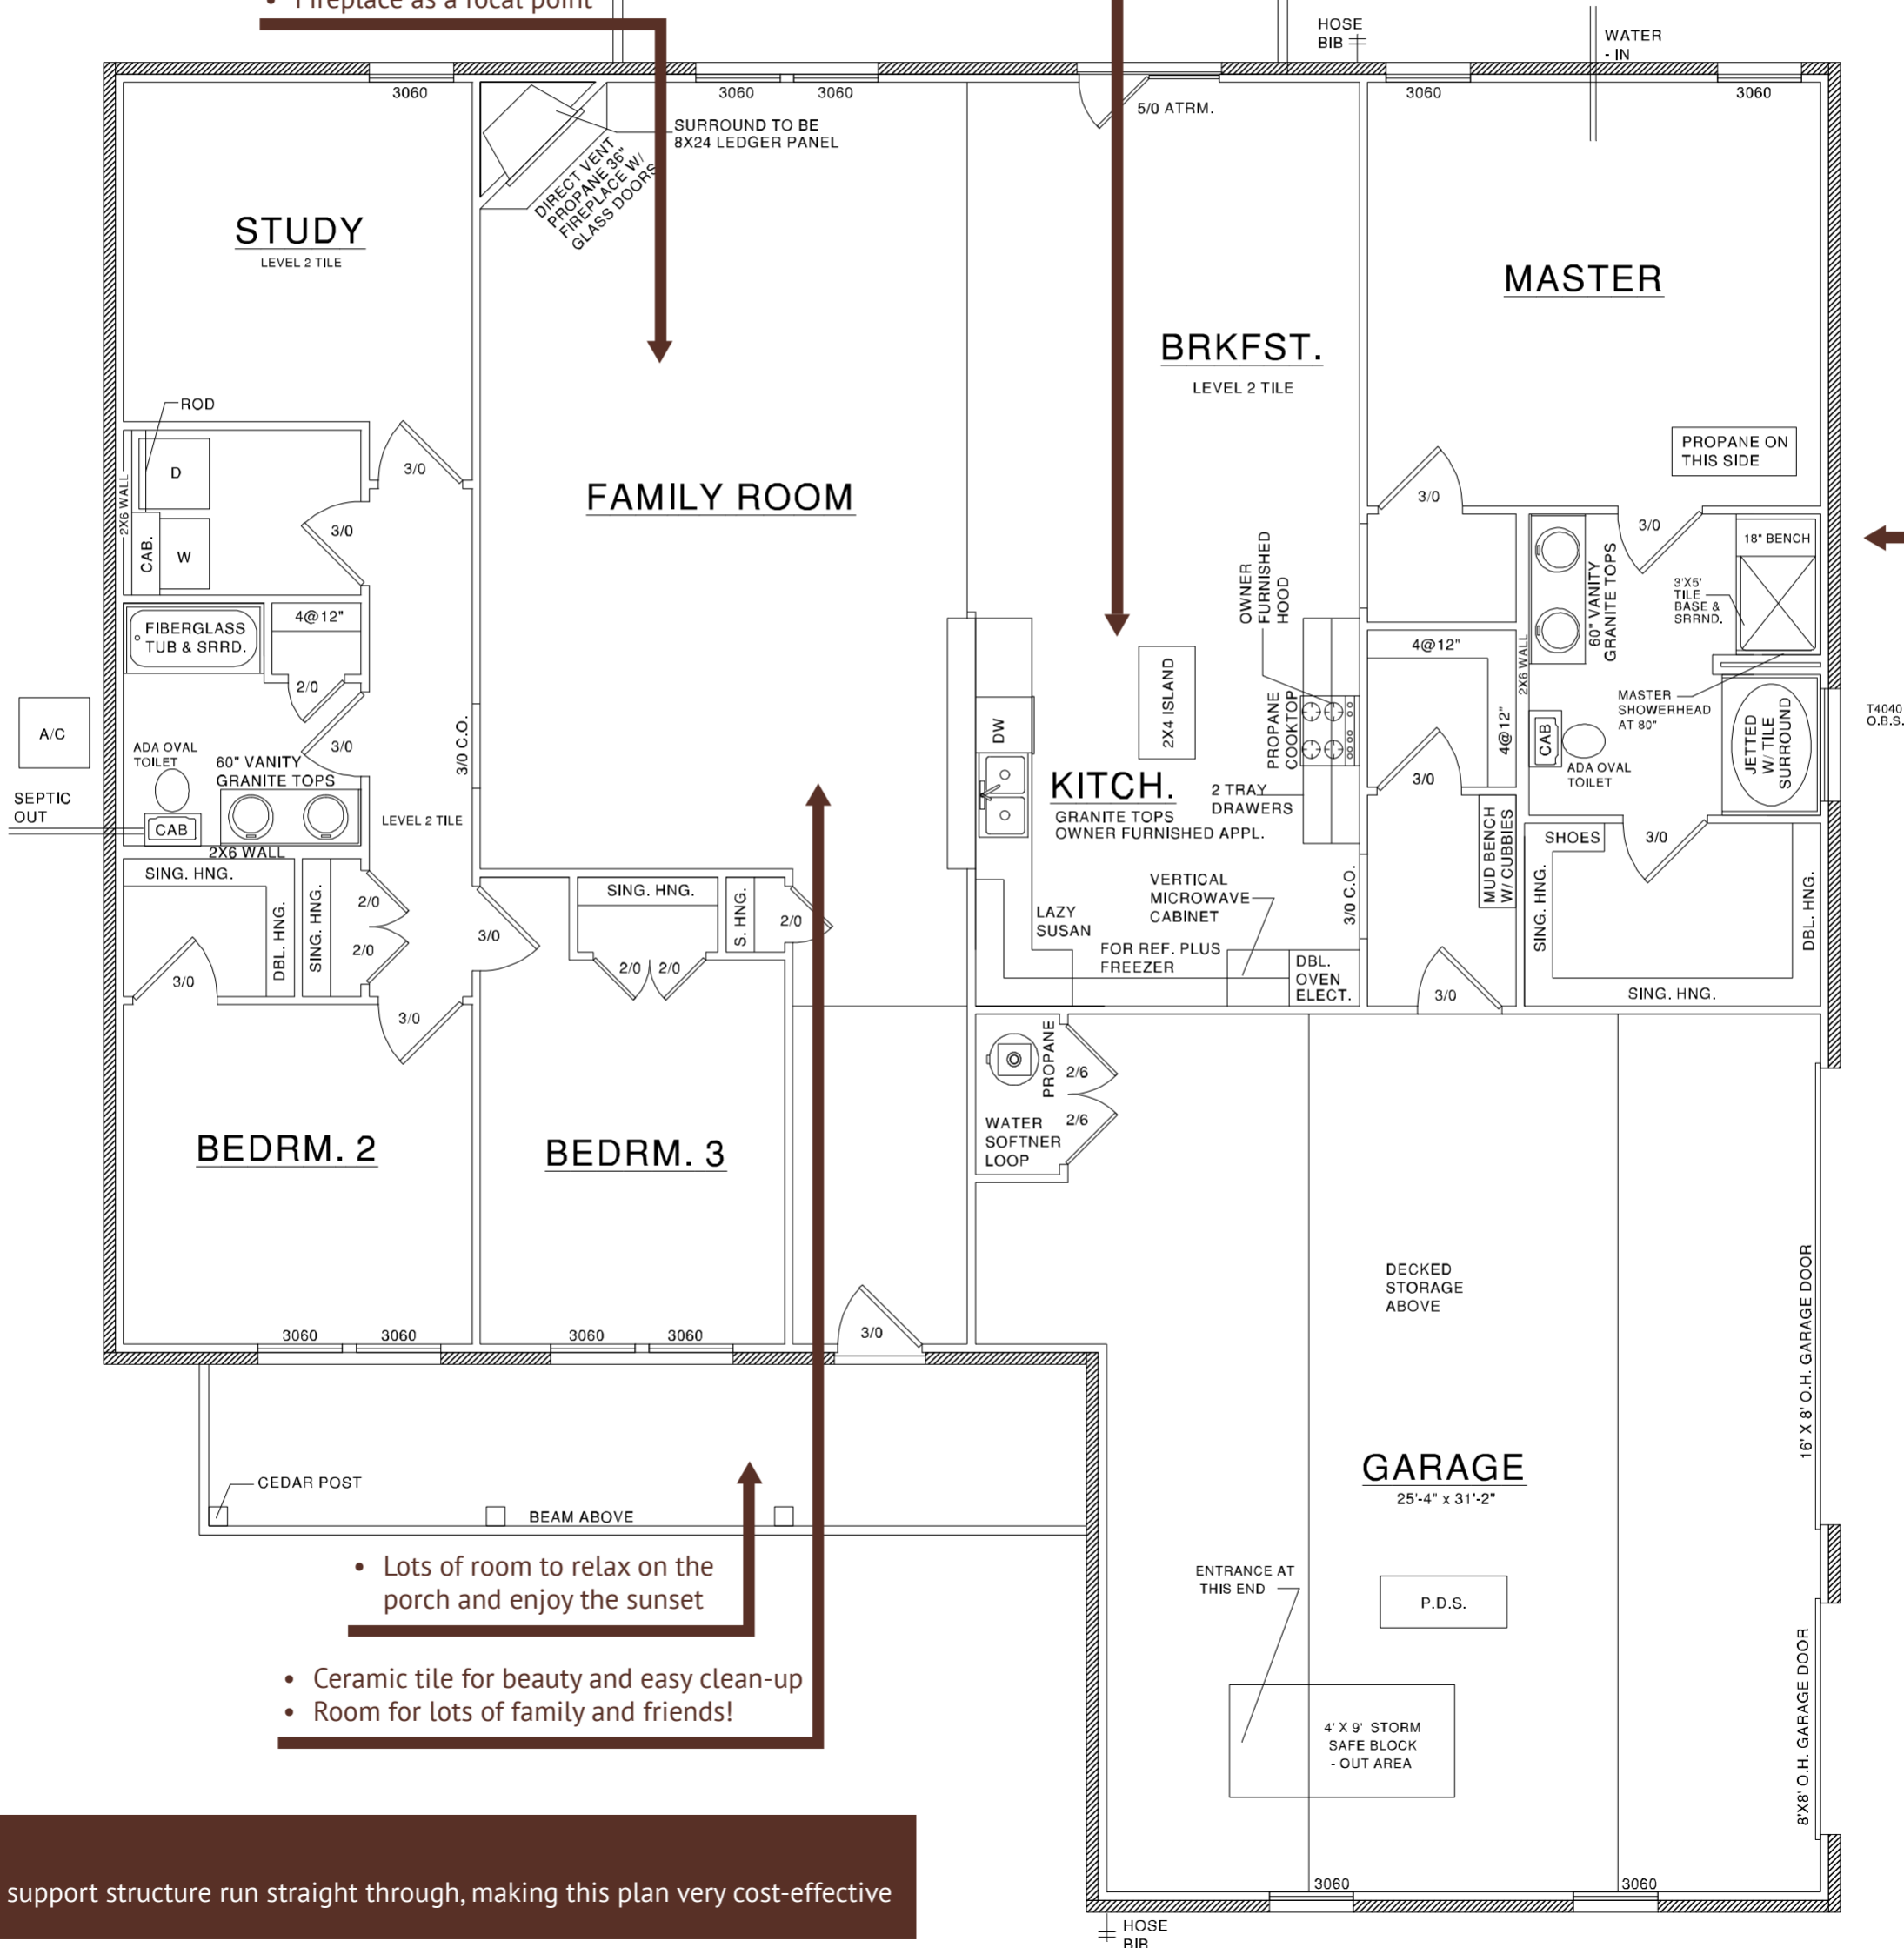

- Huge kitchen with high-end appliances
- Full upright freeze and full refrigerator

HIP'D. COVERED PATIO

- Covered patio big enough for furniture, a grill, and friends and family!

- Huge open space!
- Fireplace as a focal point

- Big ol' custom shower with a place to sit
- Whirlpool tub

- Lots of room to relax on the porch and enjoy the sunset

- Ceramic tile for beauty and easy clean-up
- Room for lots of family and friends!

Key Features

- Walls and support structure run straight through, making this plan very cost-effective